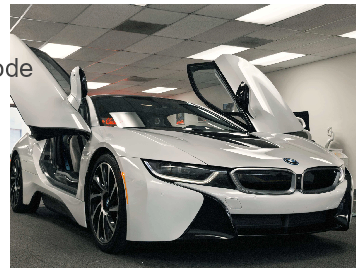

2015 BMW i8 Coupe 2D

Stock #: 392447   **VIN:** WBY2Z2C5XFV392447
Mileage: 48,151   **Engine:** 3-Cyl, Hybrid, 1.5T
Transmission: Automatic   **Ext. Color:**

CITY: mpg

HWY: mpg

Gas MPG is based on EPA rating at time of manufacture.

$0

SALE PRICE

$48,700

COMFORT EQUIPMENT & ACCESSORIES

Air Conditioning	Anti-Theft System
Dual Air Bags	LED Headlamps
Power Steering	Dynamic Cruise Control
Heated Seats	Dynamic Traction Control
AWD	Knee Air Bags
Side Air Bags	Keyless Entry
harman/kardon Sound	SiriusXM Satellite
Daytime Running Lights	Dynamic Stability Control
Head-Up Display	Power Windows
AM/FM Stereo	Alloy Wheels
Parking Sensors	Automatic, 6-Spd w/Sequential Mode
Dual Power Seats	Navigation System
F&R Parking Sensors	Keyless Start
Tilt & Telescoping Wheel	Leather
F&R Head Curtain Air Bags	ABS (4-Wheel)

Business Hours

Monday	8:00 AM - 6:00 PM
Tuesday	8:00 AM - 6:00 PM
Wednesday	8:00 AM - 6:00 PM
Thursday	8:00 AM - 6:00 PM
Friday	8:00 AM - 6:00 PM
Saturday	8:00 AM - 6:00 PM
Sunday	8:00 AM - 6:00 PM

Call For Details: (949) 294-6119

GOOD or BAD Credits, Low Financing Available!

Prices for this vehicle as equipped do not include charges such as: License, Title, Registration Fees, State or Local Taxes, Finance Charges, Credit Investigation, Optional Credit Insurance, Physical damage or Liability Insurance, or Delivery Fees.